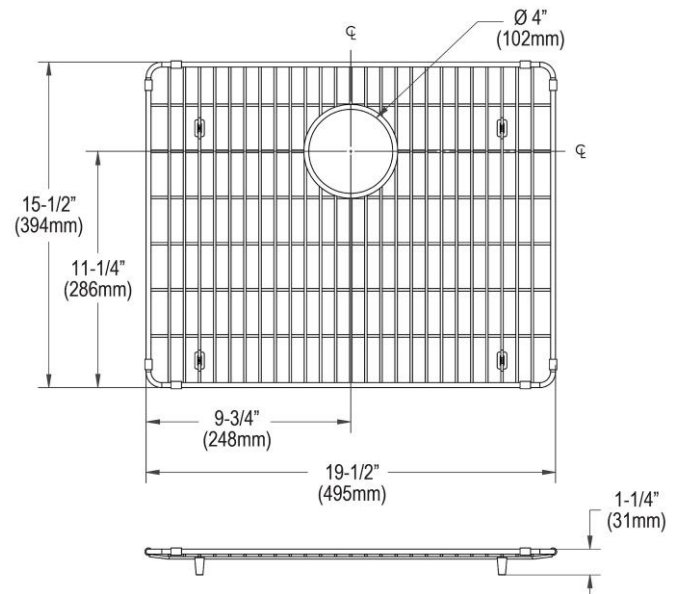

PART: _____ QTY: _____

PROJECT: _____

CONTACT: _____

DATE: _____

NOTES: _____

APPROVAL: _____

In keeping with our policy of continuing product improvement, Elkay reserves the right to change product specifications without notice. Please visit elkay.com for the most current version of Elkay product specification sheets. This specification describes an Elkay product with design, quality, and functional benefits to the user. When making a comparison of other producers' offerings, be certain these features are not overlooked.